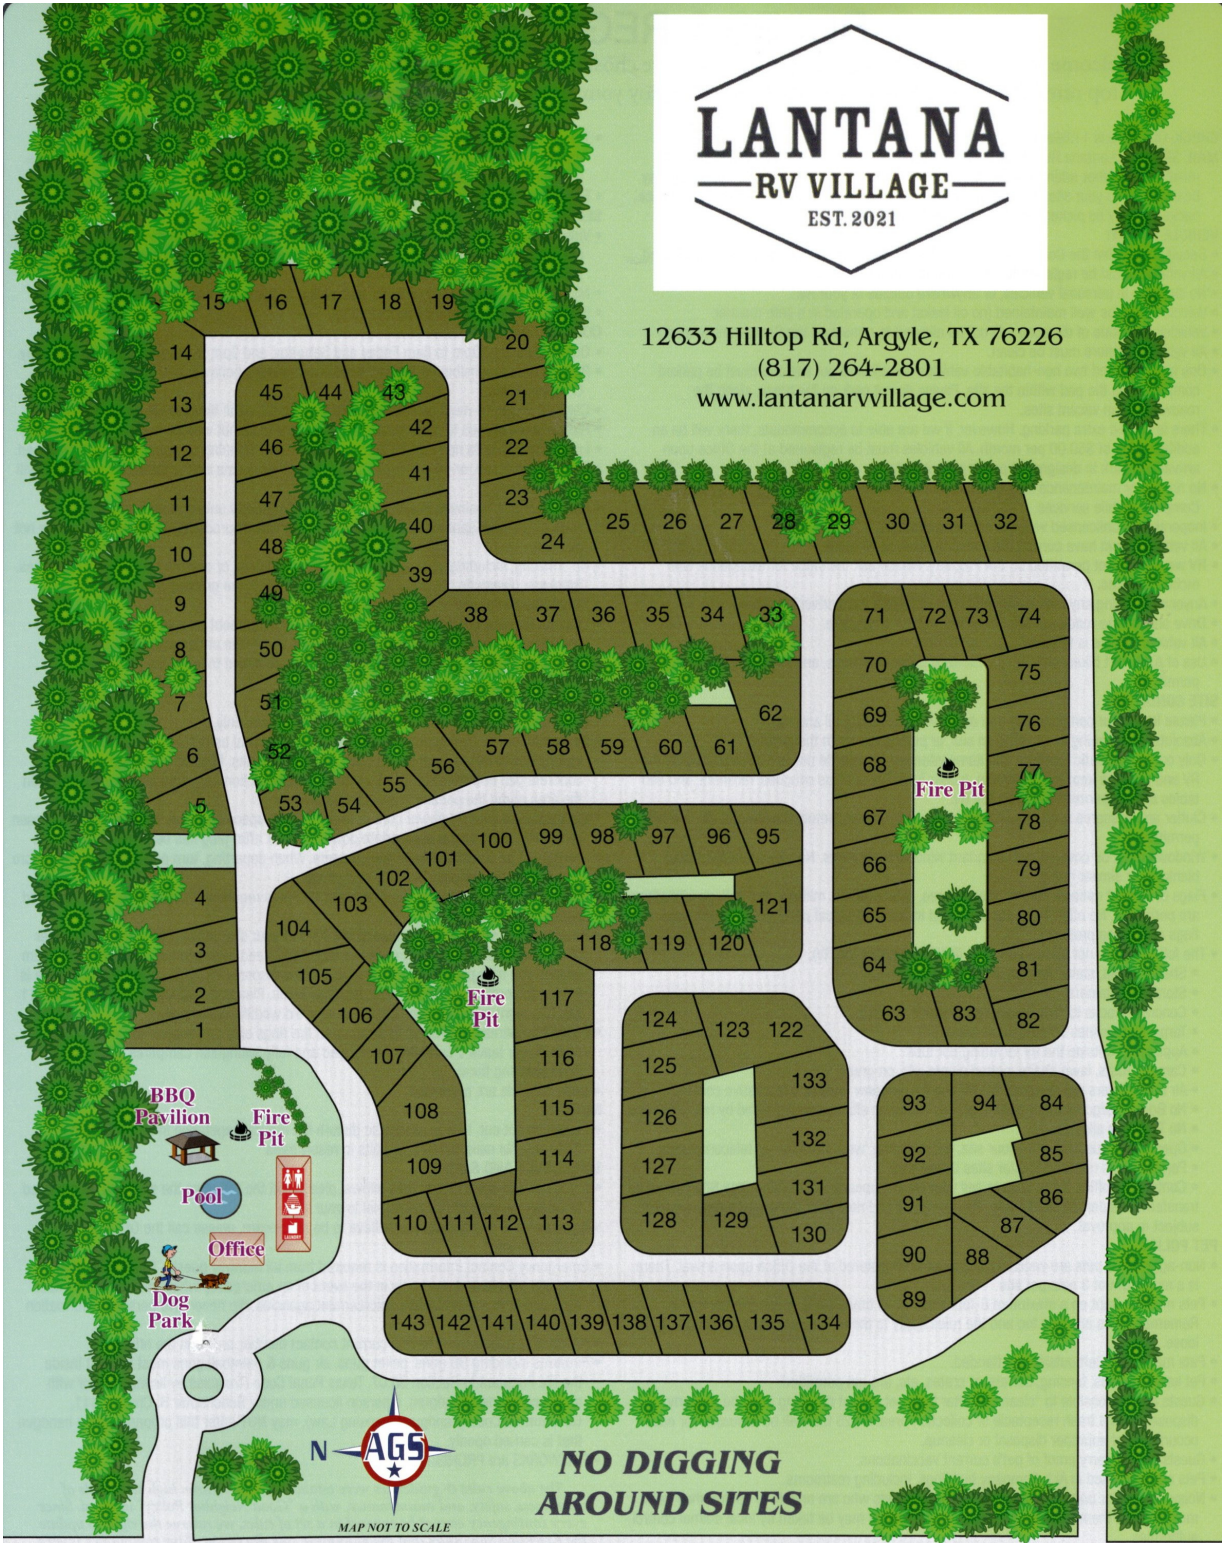

LANTANA

RV VILLAGE

EST. 2021

12633 Hilltop Rd, Argyle, TX 76226
(817) 264-2801
www.lantanarvillage.com

**NO DIGGING
AROUND SITES**

Hilltop Road